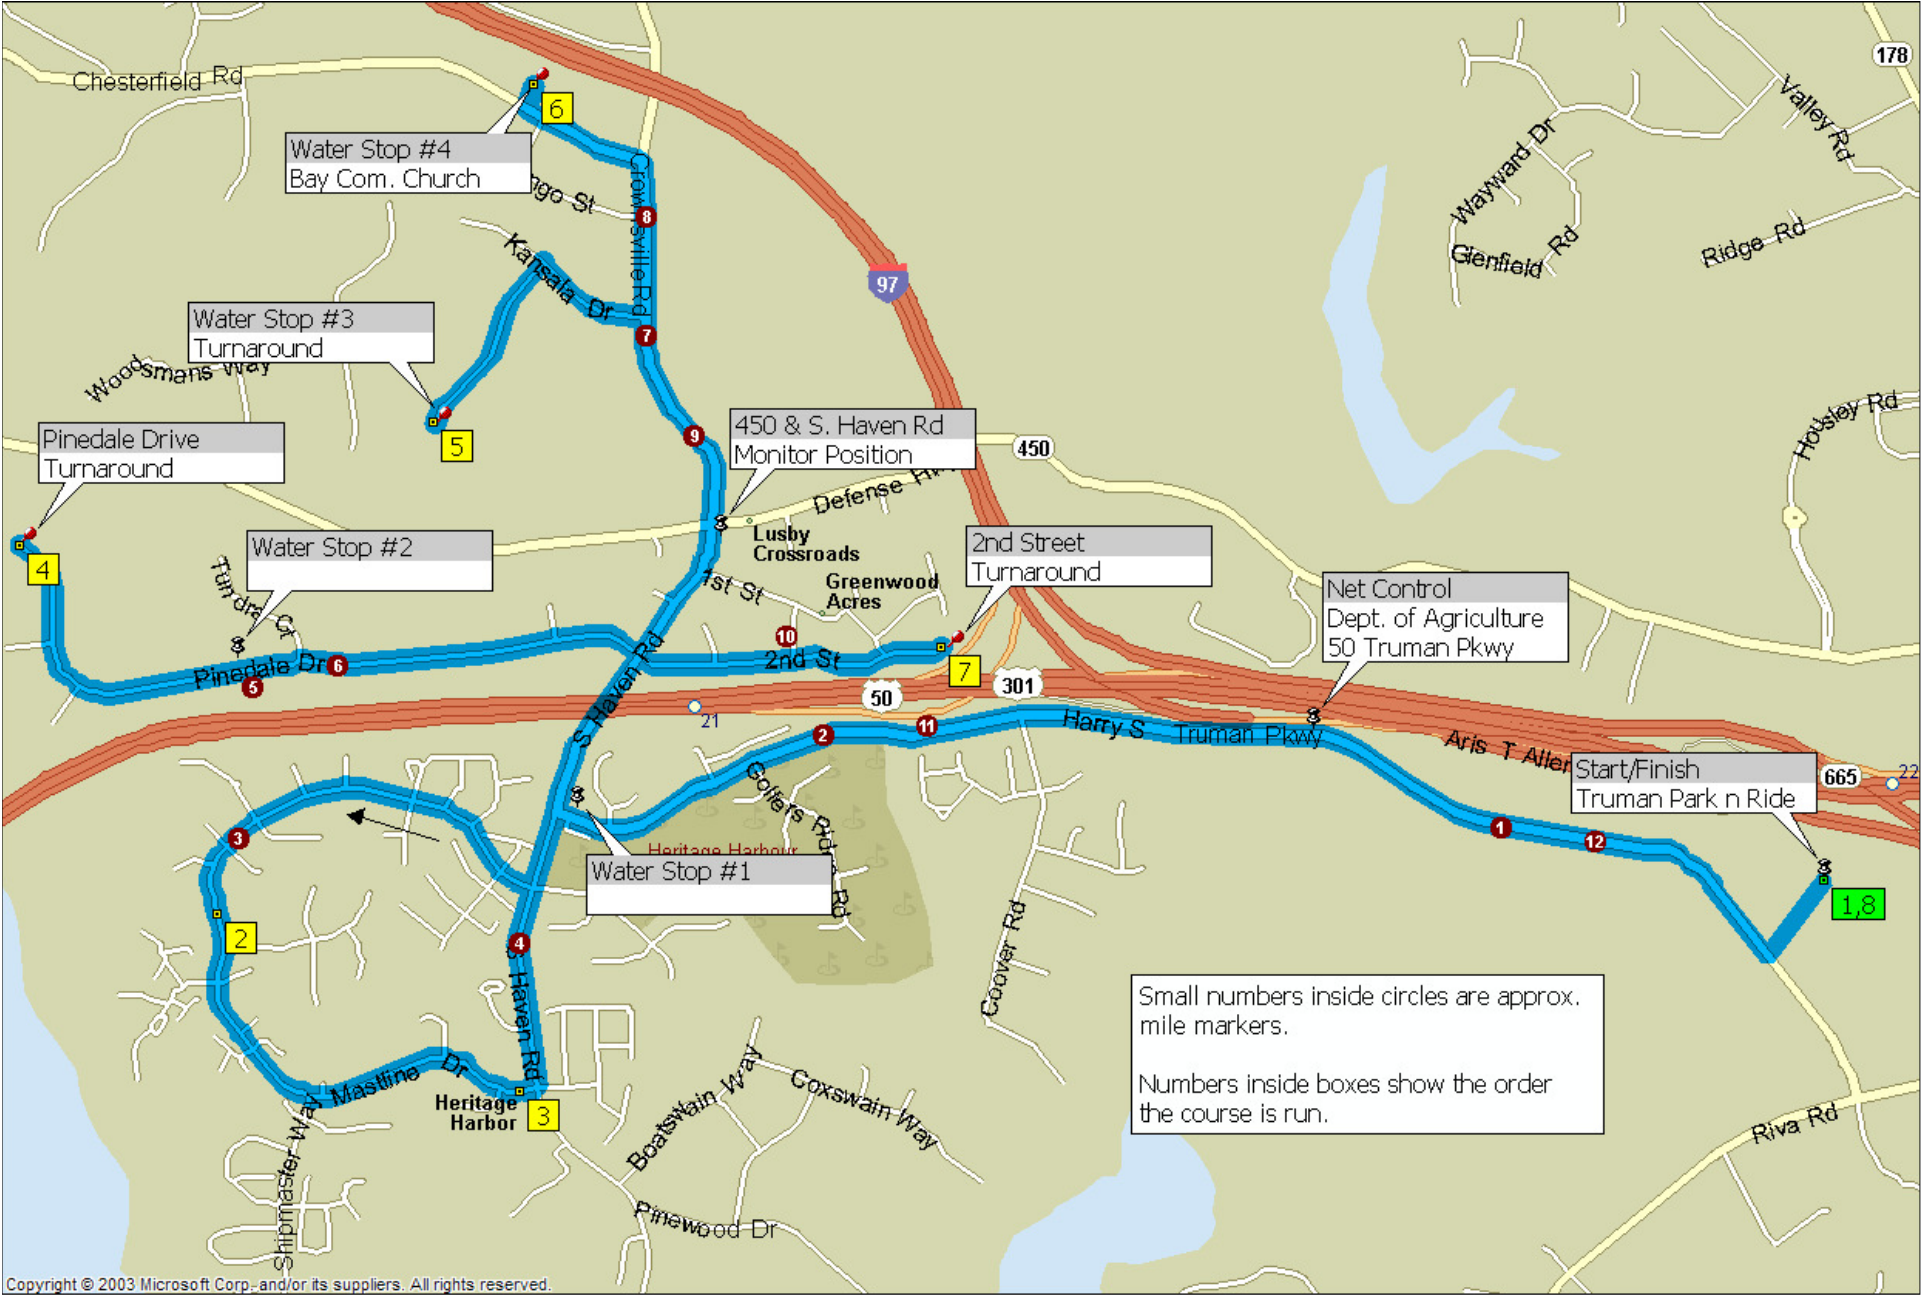

# Ben Moore Memorial Half Marathon and 10k

## August 9, 2014

Small numbers inside circles are approx. mile markers.

Numbers inside boxes show the order the course is run.